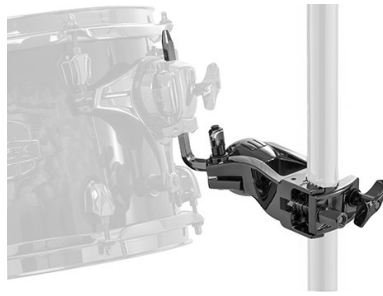

MSSTC
SONICLEAR SINGLE TOM CLAMP